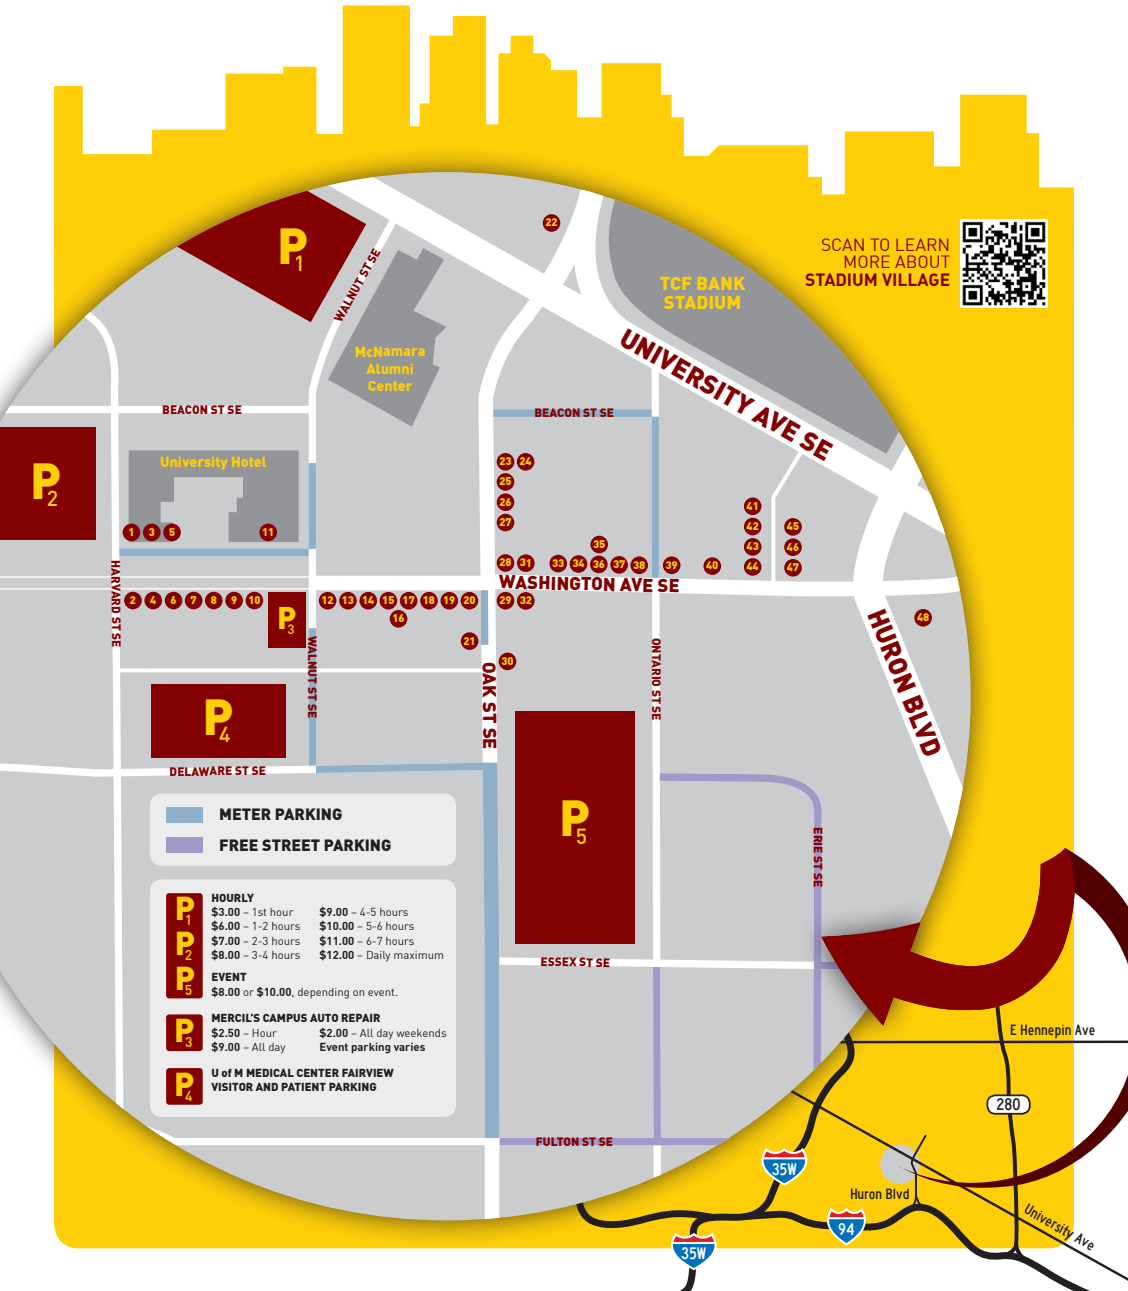

- 11 Applebee's
- 46 Arby's
- 7 Big 10 Restaurant & Bar
- 33 Bona Vietnamese Restaurant
- 20 Bruegger's Bagel Bakery
- 22 Buffalo Wild Wings Grill & Bar
- 6 Bun Mi Sandwiches
- 44 Burger King
- 36 Campus Pizza
- 41 Caribou Coffee
- 29 Chipotle Mexican Grill
- 35 CorePower Yoga
- 17 Dairy Queen/Orange Julius
- 24 Darque Tan
- 26 Domino's Pizza
- 19 Erbert & Gerbert's Subs
- 2 Espresso Expose
- 43 Flip A Game
- 12 Gold Country Inc
- 1 Great Clips
- 39 Hong Kong Noodle
- 9 Hot Diggity Dog
- 4 Jamba Juice
- 21 Jasmine Orchid
- 27 Jimmy John's
- 30 Kim Chi & Tofu House
- 24 Korea Restaurant
- 47 Kowloon Restaurant
- 10 Noodle & Co
- 25 Oak Street Text Books LLC
- 34 Papa John's Pizza
- 18 Paradigm Course Resource
- 32 Punch Neapolitan Pizza
- 45 Quiznos
- 38 Raising Cane's Chicken Fingers
- 13 Sally's Saloon & Eatery
- 31 Sheffield's Floral
- 23 Shin's Hair Salon
- 44 Sport Clips Inc
- 8 Starbucks
- 16 Steady Tattoo & Body Piercing
- 28 Stub and Herb's
- 3 TCF Bank
- 37 The Tea Garden
- 14 Toppers Pizza
- 16 U.S. Bank
- 40 Valu Liquors
- 8 Village Wok

SCAN TO LEARN MORE ABOUT STADIUM VILLAGE

	METER PARKING
	FREE STREET PARKING
P1-P5	HOURLY
	\$3.00 - 1st hour \$9.00 - 4-5 hours
	\$6.00 - 1-2 hours \$10.00 - 5-6 hours
	\$7.00 - 2-3 hours \$11.00 - 6-7 hours
	\$8.00 - 3-4 hours \$12.00 - Daily maximum
P3	EVENT
	\$8.00 or \$10.00, depending on event.
P3	MERCIL'S CAMPUS AUTO REPAIR
	\$2.50 - Hour \$2.00 - All day weekends
	\$9.00 - All day Event parking varies
P4	U of M MEDICAL CENTER FAIRVIEW VISITOR AND PATIENT PARKING